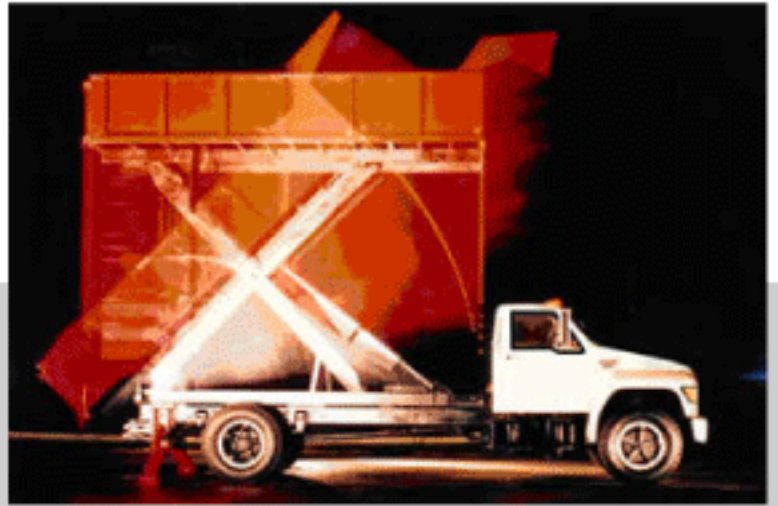

All Position Dump (APD)

- 2 Ton - 10' Body Length to

- 16 Ton - 24' Body Length

Tesco manufactures a safe, reliable hi-lifts that meets existing applicable ANSI, SAE, and OSHA safety standards. Specifications subject to change without notice.